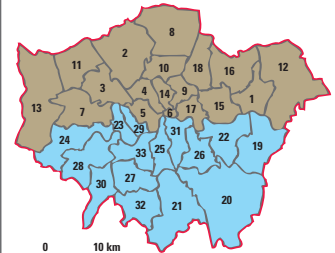

GREATER LONDON